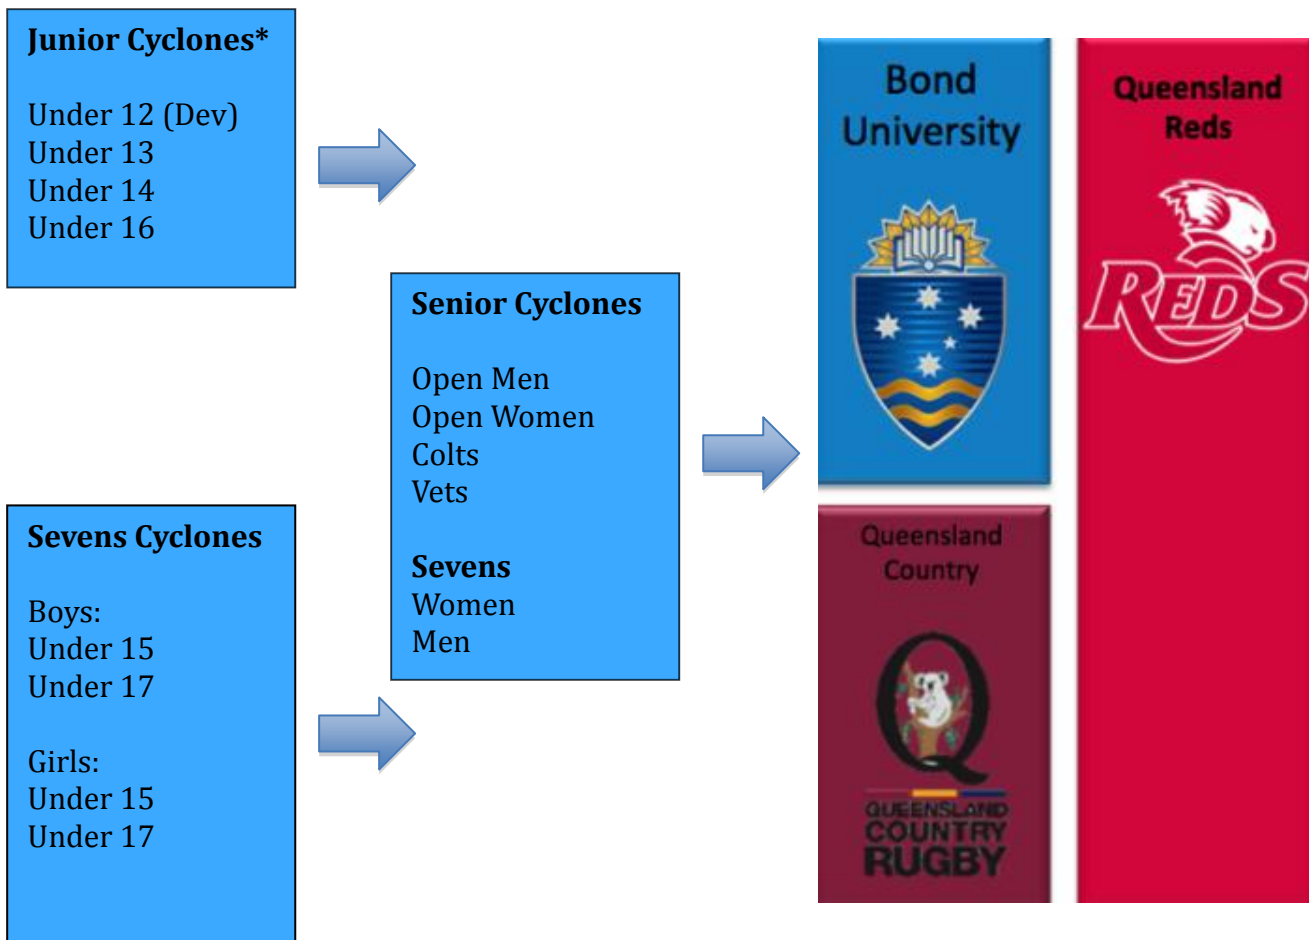

Gold Coast & District Rugby Union Limited

Enclosure 1 to Representative Pathway
Dated April 2018

GCDRU Player Pathway

* Under 15/17 participate in the Junior Gold Cup Competition